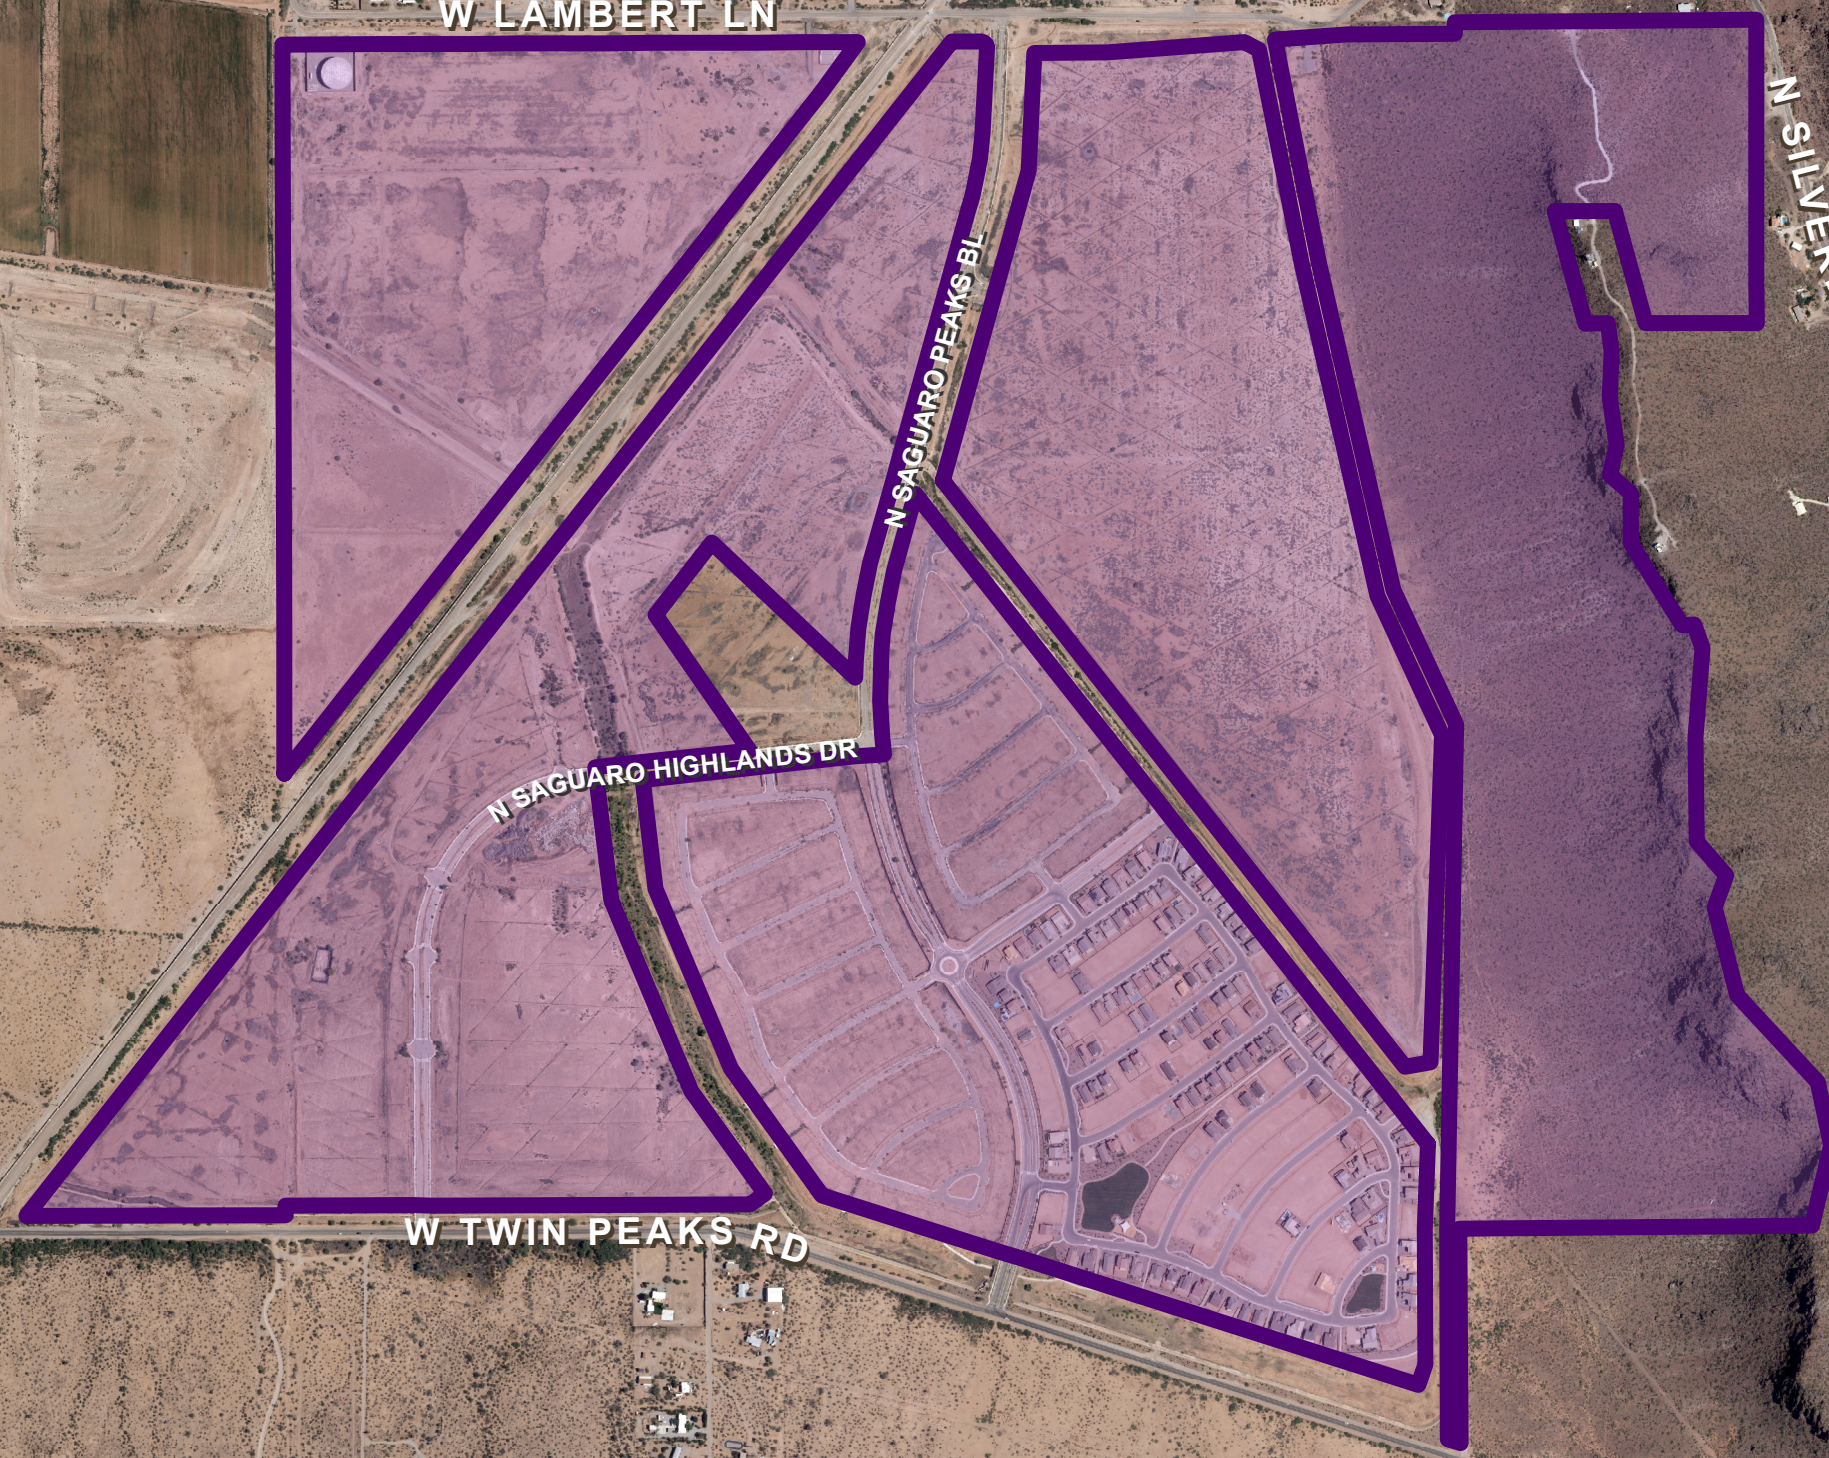

N AIRLINE RD
W LAMBERT LN
N SAGUARO PEAKS BL
N SAGUARO HIGHLANDS DR
W TWIN PEAKS RD
N SILVERBELL RD
N COACHLINE BL

1 in = 1,000 feet

 SAGUARO SPRINGS CFD

SAGUARO SPRINGS COMMUNITY FACILITIES DISTRICT